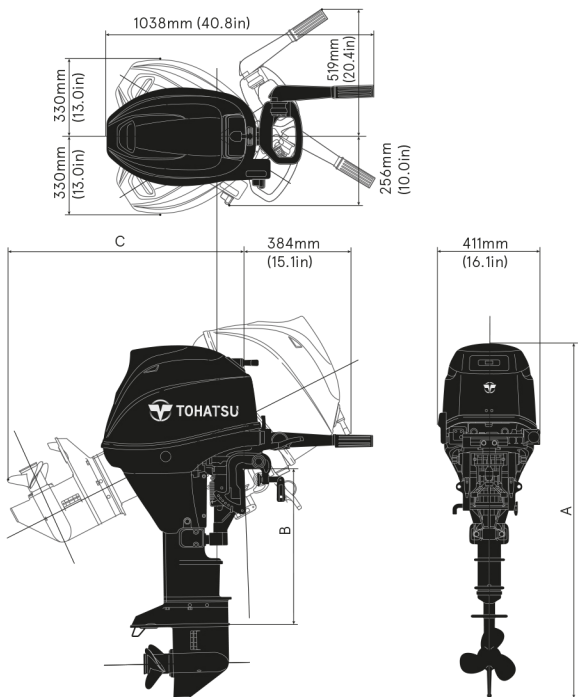

Dimensions

Dry Weight

(kg/lbs)

Model	MF	EP	EPT
Transom S:	71.5 (158)	73.0 (161)	81.0 (179)
Transom L:	73.0 (161)	74.5 (164)	82.5 (182)

Dimensions

(mm/in)

Model	A	B	C
Transom S:	1189 (46.8)	404 (15.9)	756 (29.8)
Transom L:	1336 (52.6)	552 (21.7)	887 (34.9)